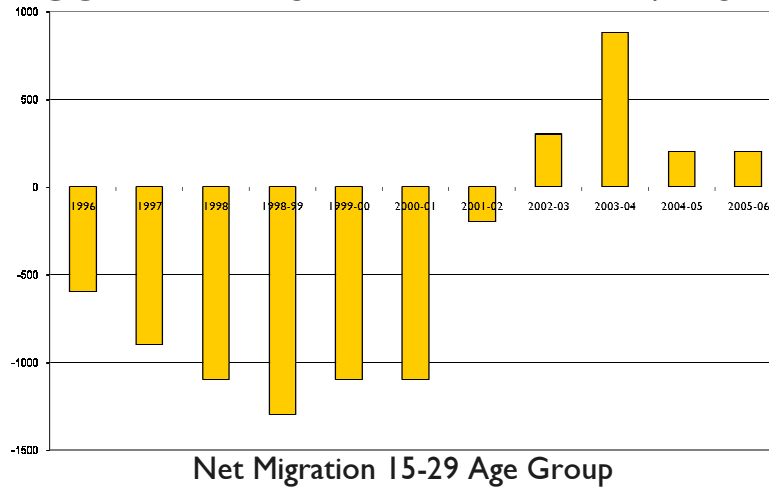

COMBINED UNIVERSITIES IN CORNWALL

CORNWALL'S BRAIN DRAIN REVERSED?