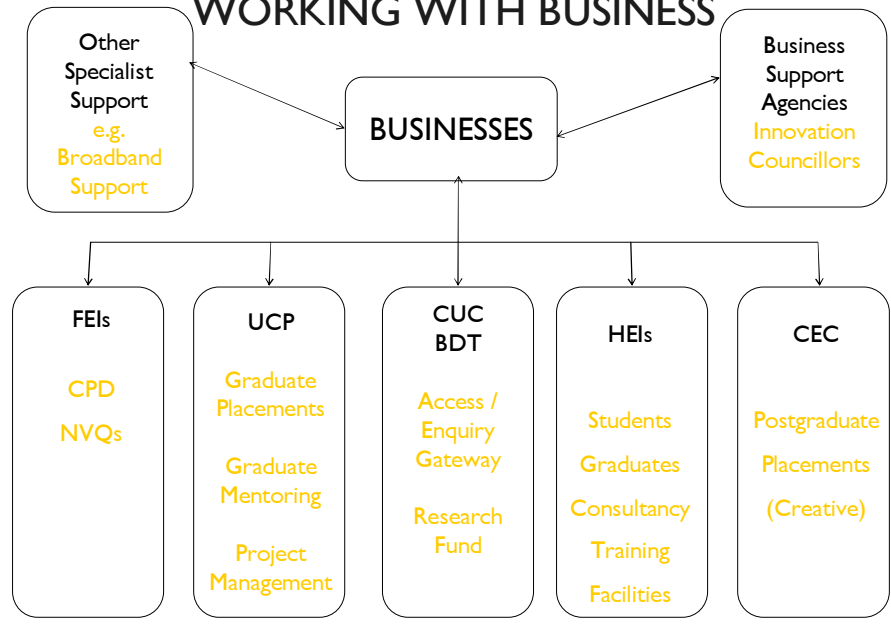

DISTRIBUTION OF HE COURSES

COMBINED UNIVERSITIES IN CORNWALL

DIFFERENT HE FOR DIFFERENT NEEDS

COMBINED UNIVERSITIES IN CORNWALL

FUTURE DIRECTIONS FOR HE MARKETS

INCREASED FLEXIBILITY

- More Part Time
- More Work Based
- More roll-on-roll off
- Bite sized
- Building qualifications from several institutions

ACHIEVEMENTS TO DATE

COMBINED UNIVERSITIES IN CORNWALL

ECONOMIC IMPACT

- R&D jobs doubled from 2001 – 2004 (250 – 575 jobs)
- 1,000 graduates retained in graduate level jobs each year
- 411 additional people directly employed in HE in Cornwall
- Student + institutional spending supports c.395 jobs
- 220 Unlocking Cornish Potential graduate placements
- Total GVA impact from 2000/1 – 2006/7 = £114m

COMBINED UNIVERSITIES IN CORNWALL

CORNWALL'S BRAIN DRAIN REVERSED?

WORKING WITH BUSINESS

COMBINED UNIVERSITIES IN CORNWALL

WORKING WITH BUSINESS

No standard business intervention, all bespoke

Full portfolio across Cornwall's business base

COMBINED UNIVERSITIES IN CORNWALL

WORKING WITH BUSINESS

- Collaboration with Business Link / SWRDA
- Collaboration with Innovation Centres
- Collaboration among CUC Business Network
- Collaboration with the rest of the South West
- Networking (Innovators' Forum)